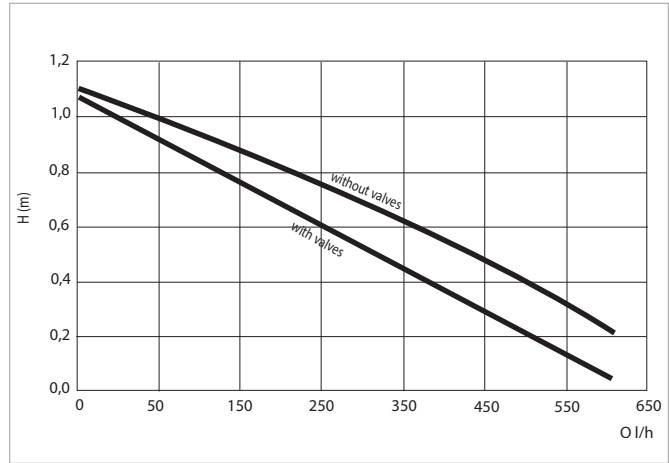

EVOSTA 2 SAN - ELECTRONIC CIRCULATORS FOR DOMESTIC HEATING AND COOLING SYSTEMS - SINGLE, WITH UNIONS

Pumped liquid temperature range: from +2 °C to +75°C - Maximum operating pressure: 10 bar (1000 kPa)

The performance curves are based on kinematic viscosity values = 1 mm²/s and density equal to 1000 kg/m³. Curve tolerance according to ISO 9906.

MODEL	Q=m³h	0	0,1	0,2	0,3	0,4	0,5	0,6
	Q=l/h	0	100	200	300	400	500	600
EVOSTA 2 11/139 V	H (m)	1,1	0,93	0,76	0,59	0,4	0,23	0,7
EVOSTA 2 11/ 85 R	H (m)	1,1	1	0,87	0,73	0,58	0,4	0,23

MODEL	CENTRE DISTANCE mm	PUMP CONNECTIONS	POWER INPUT 50 Hz	P1 MAX W	In A	MINIMUM SUCTION PRESSURE	
						t°	90 °
EVOSTA 2 11/139 V	139	external thread G 1"	1x115-230 V~ 50/60 Hz	7	0,07A	m.c.a.	10
EVOSTA 2 11/ 85 R	85	internal thread G 1/2"	1x115-230 V~ 50/60 Hz	7	0,07A	m.c.a.	10

MODEL	L	L1	B	H	H2	CABLE LENGTH	PACKING DIMENSIONS			VOLUME m³	WEIGHT kg
							L	B	H		
EVOSTA 2 11/139 V	139	-	100	65	72	1,5m	175	125	105	0,0023	1,065
EVOSTA 2 11/ 85 R	-	85	100	65	72	1,5m	175	125	105	0,0023	1,260