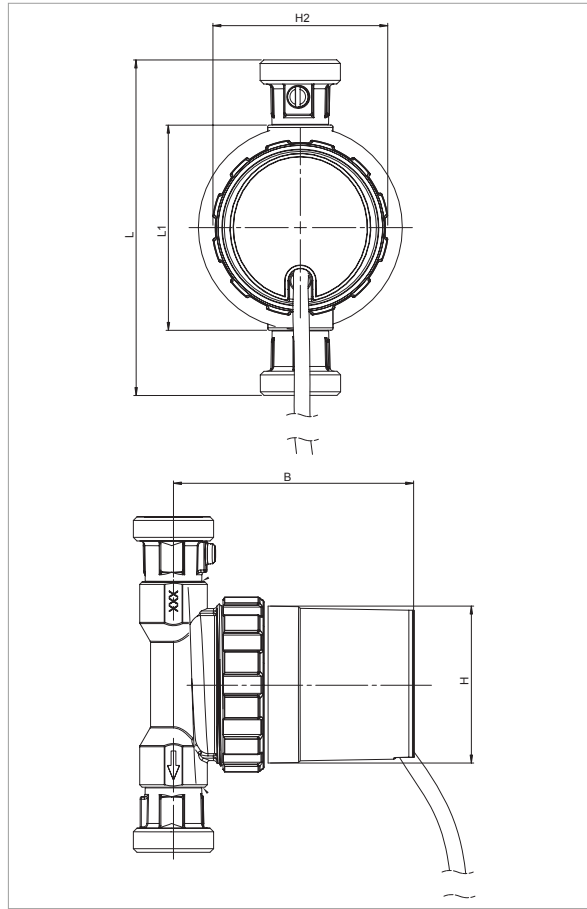

EVOSTA 2 SAN - ELECTRONIC CIRCULATORS FOR DOMESTIC HEATING AND COOLING SYSTEMS - SINGLE, WITH UNIONS

Pumped liquid temperature range: from +2 °C to +75°C - Maximum operating pressure: 10 bar (1000 kPa)

The performance curves are based on kinematic viscosity values = 1 mm²/s and density equal to 1000 kg/m³. Curve tolerance according to ISO 9906.

MODEL	Q=m³h	0	0,1	0,2	0,3	0,4	0,5	0,6
	Q=l/h	0	100	200	300	400	500	600
EVOSTA 2 11/139 V	H (m)	1,1	0,93	0,76	0,59	0,4	0,23	0,7
EVOSTA 2 11/ 85 R	H (m)	1,1	1	0,87	0,73	0,58	0,4	0,23

MODEL	CENTRE DISTANCE mm	PUMP CONNECTIONS	POWER INPUT 50 Hz	P1 MAX W	In A	MINIMUM SUCTION PRESSURE	
						t°	90 °
EVOSTA 2 11/139 V	139	external thread G 1"	1x115-230 V~ 50/60 Hz	7	0,07A	m.c.a.	10
EVOSTA 2 11/ 85 R	85	internal thread G 1/2"	1x115-230 V~ 50/60 Hz	7	0,07A	m.c.a.	10

MODEL	L	L1	B	H	H2	CABLE LENGTH	PACKING DIMENSIONS			VOLUME m³	WEIGHT kg
							L	B	H		
EVOSTA 2 11/139 V	139	-	100	65	72	1,5m	175	125	105	0,0023	1,065
EVOSTA 2 11/ 85 R	-	85	100	65	72	1,5m	175	125	105	0,0023	1,260